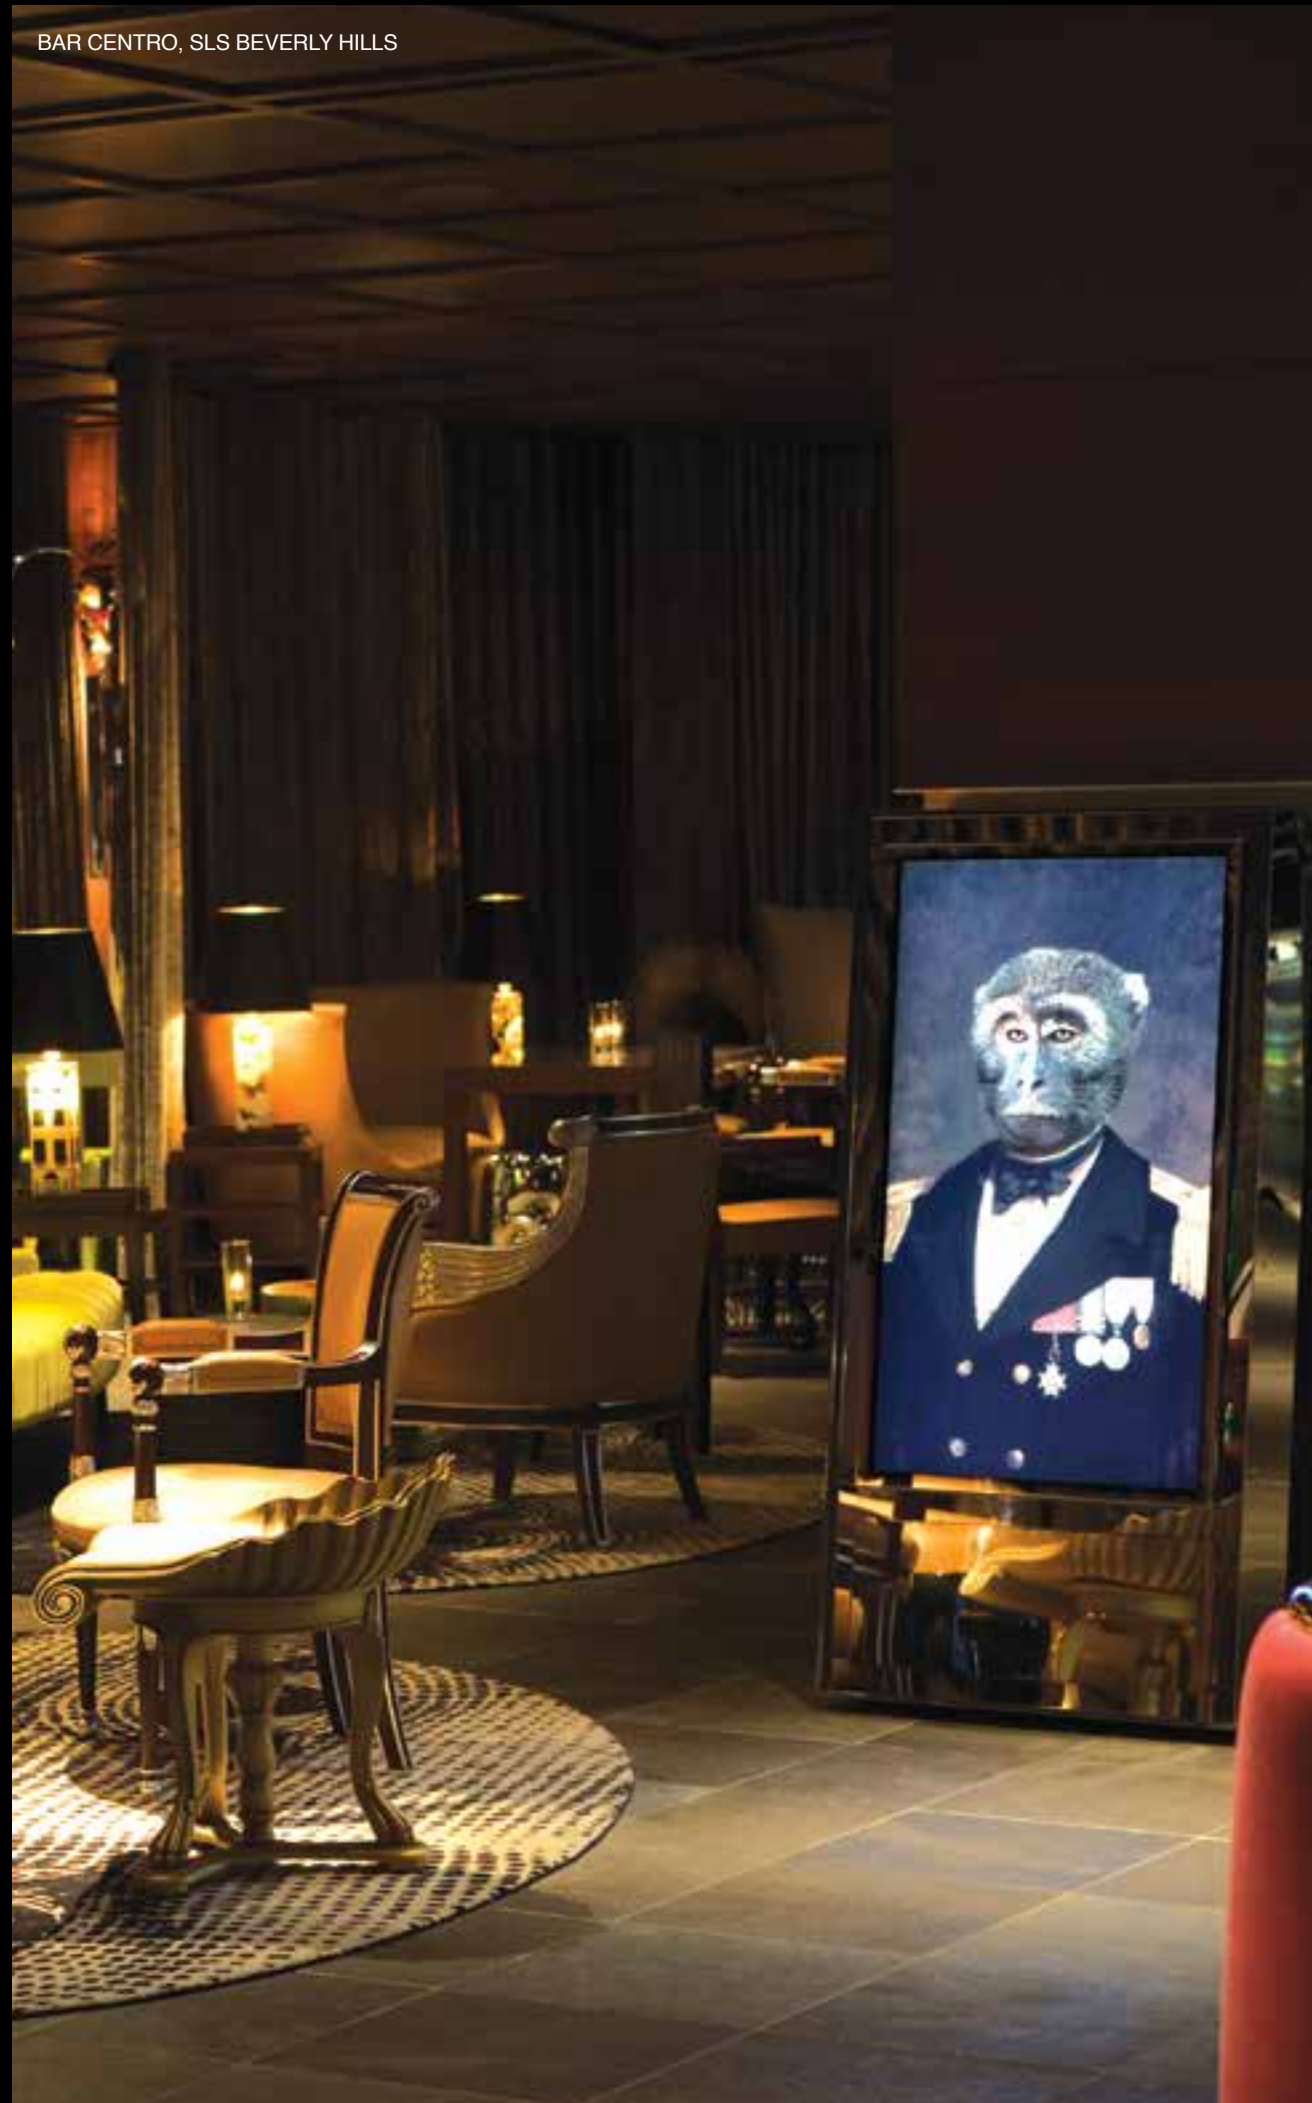

BAR CENTRO, SLS BEVERLY HILLS