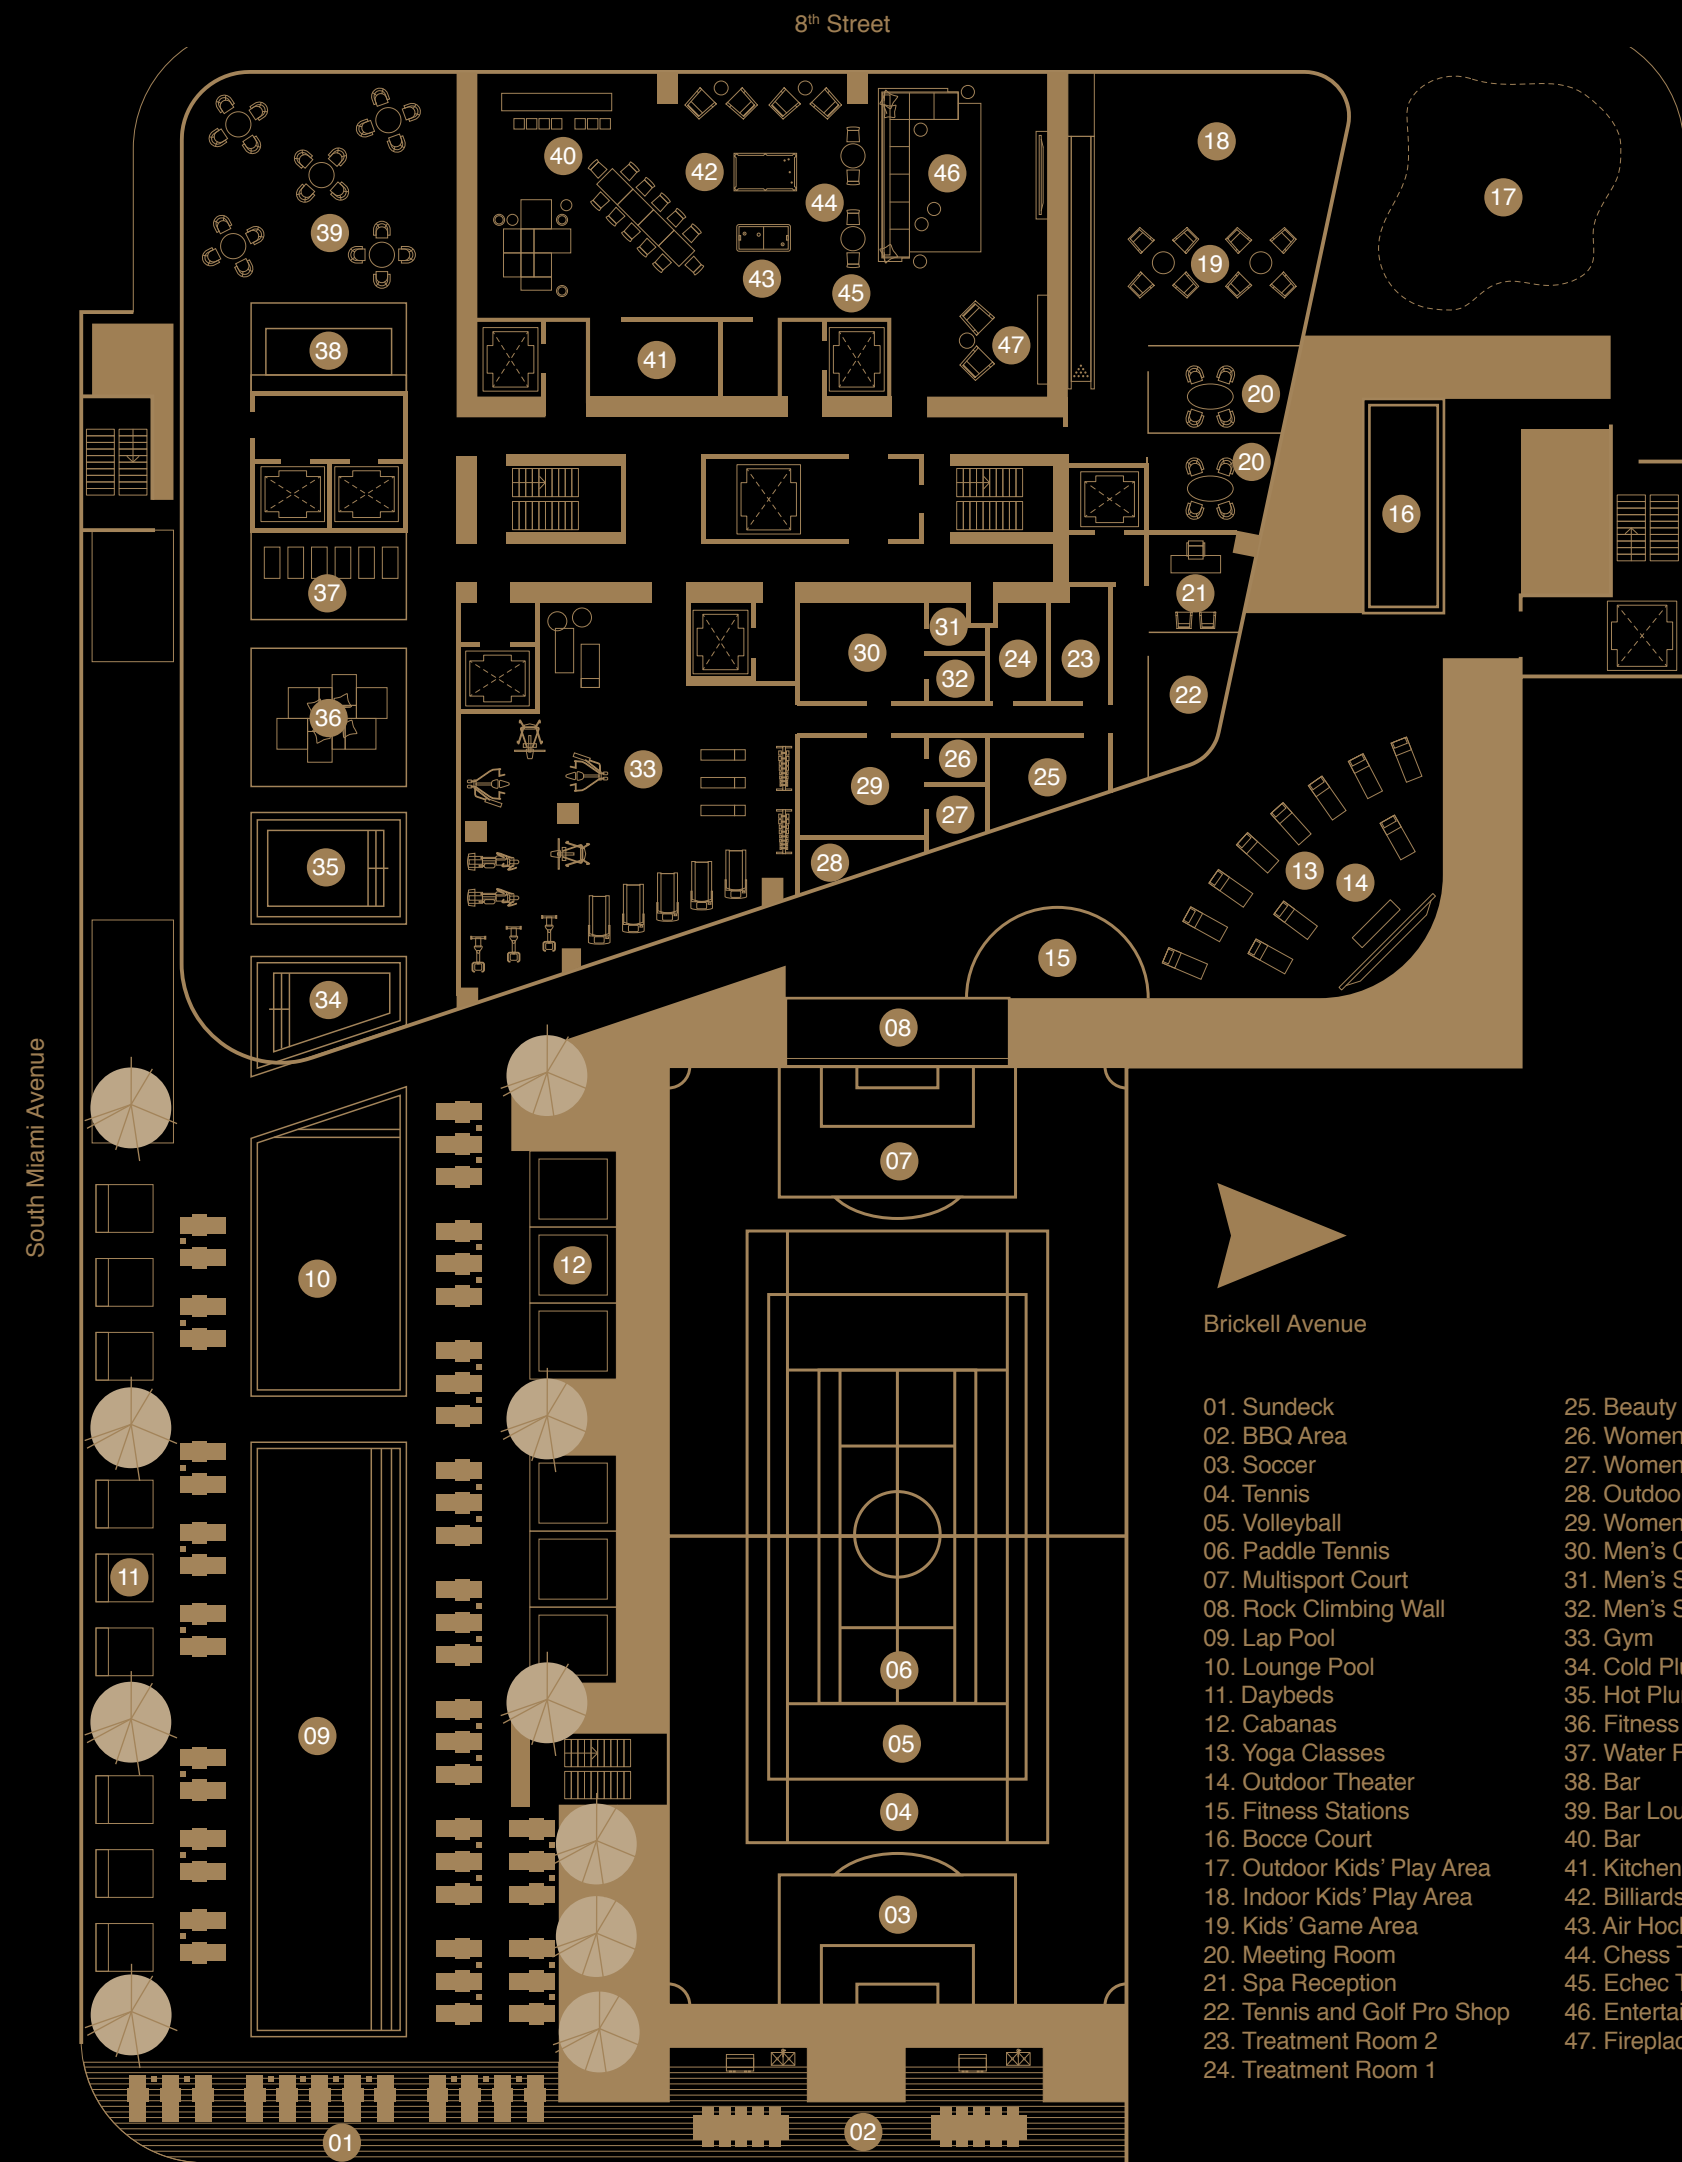

LUX *garden level*

9TH FLOOR INDOOR & OUTDOOR FEATURES

- Expansive amenity terrace overlooking the Brickell Skyline features a 75-foot lap pool and a separate 112-foot beach-entry pool.
- Poolside cabanas and shaded lounge areas.
- Juice bar.
- Poolside bar with TV, live entertainment, and al fresco dining.
- Towel service.
- BBQ area with summer kitchen.
- Multisport center with a soccer academy court, a basketball court, a bocce court, and a combined court for tennis, paddleball, and volleyball.
- Rock climbing wall.
- Circuit training fitness stations located throughout amenity deck.
- Outdoor area for yoga classes.
- Outdoor theatre.
- Total health and wellness opportunities at the SLS LUX state-of-the-art fitness center include weight-training equipment, as well as cardio machines with personal plasma television/music options. Free weights, stretching mats, Pilates balls, yoga mats, and headphones are all available for complimentary use.
- In addition, residents can opt for an exclusive membership at Equinox Brickell and SoulCycle, located across the street in the upcoming Brickell Heights residences.
- Ciel Spa at SLS LUX features beauty treatment and massage beds, specialized massage therapists on demand, experience showers, and herbal steam rooms, among other luxurious indulgences.
- Children's indoor and outdoor play areas with monitoring services and a supervised activity center led by professional staff.
- Club Room Lounge enables residents to gather with family and friends and enjoy multimedia entertainment system with major sports programming with built-in speaker system, and a fully equipped gourmet kitchen.
- Full access to the Executive Business Center at SLS Brickell, equipped with high-speed wireless connectivity, a conference room with audio-visual equipment for private meetings, access to wireless printers and fax machines, meeting rooms, event space, and catering services.
- VIP Access to South Beach's hottest beach club, Hyde Beach at the SLS Hotel South Beach with lounges, cabanas, beach and pool towel services, seaside snack and beverage services.