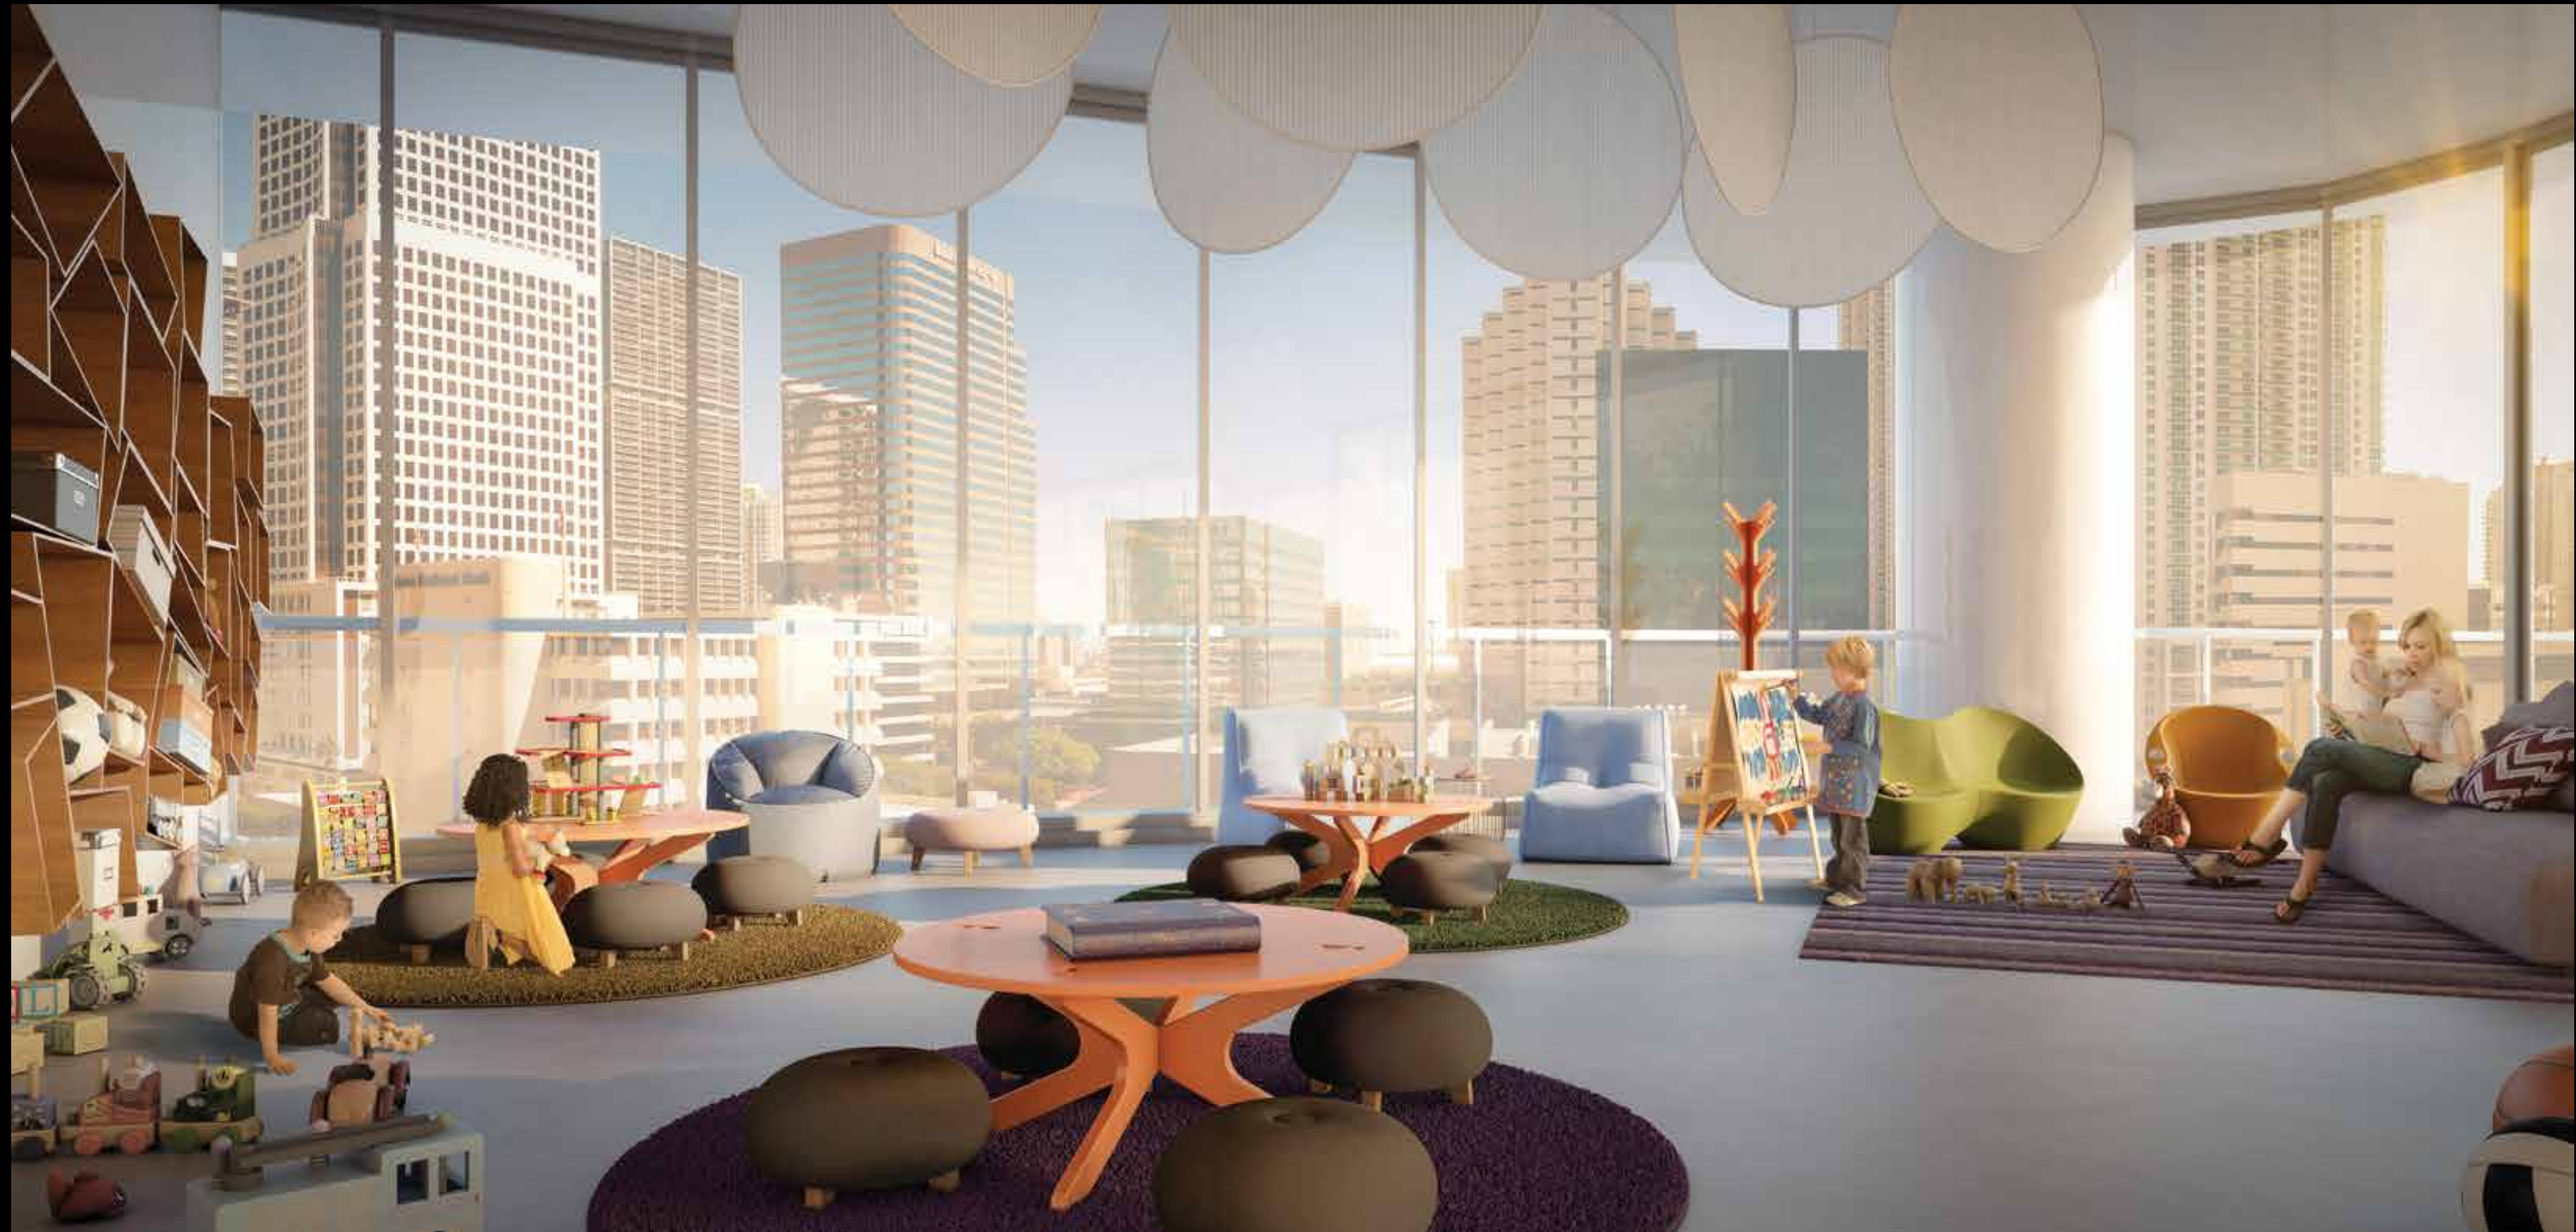

Overlooking the Brickell skyline on the LUX Garden Level, two pools and extensive sporting and recreation amenities take relaxation and fitness out into the sunshine. Stylish cabanas and lounge areas invite residents to sit back and enjoy poolside snack and beverage service. Courts for tennis, soccer, bocce, and basketball create many opportunities for pickup games with friends and neighbors. A dedicated children's play area caters to the happiness of our smallest residents.

ARTIST'S CONCEPTUAL RENDERING

SEE LEGAL DISCLAIMERS ON BACK COVER

ARTIST'S CONCEPTUAL RENDERING

**GLAMOROUS & ENTERTAINING:
THE CLUB ROOM LOUNGE**

Elegantly designed and furnished by Yabu Pushelberg, the Club Room Lounge on the 9th floor offers a glamorously entertaining atmosphere for gatherings with friends and family. This light-filled space is outfitted with a state-of-the-art multimedia entertainment and speaker system and major sports programming, making it the ideal place to view the season's best games. A fully equipped gourmet kitchen makes it easy to enjoy snacks, hors d'oeuvres, and beverages anytime.