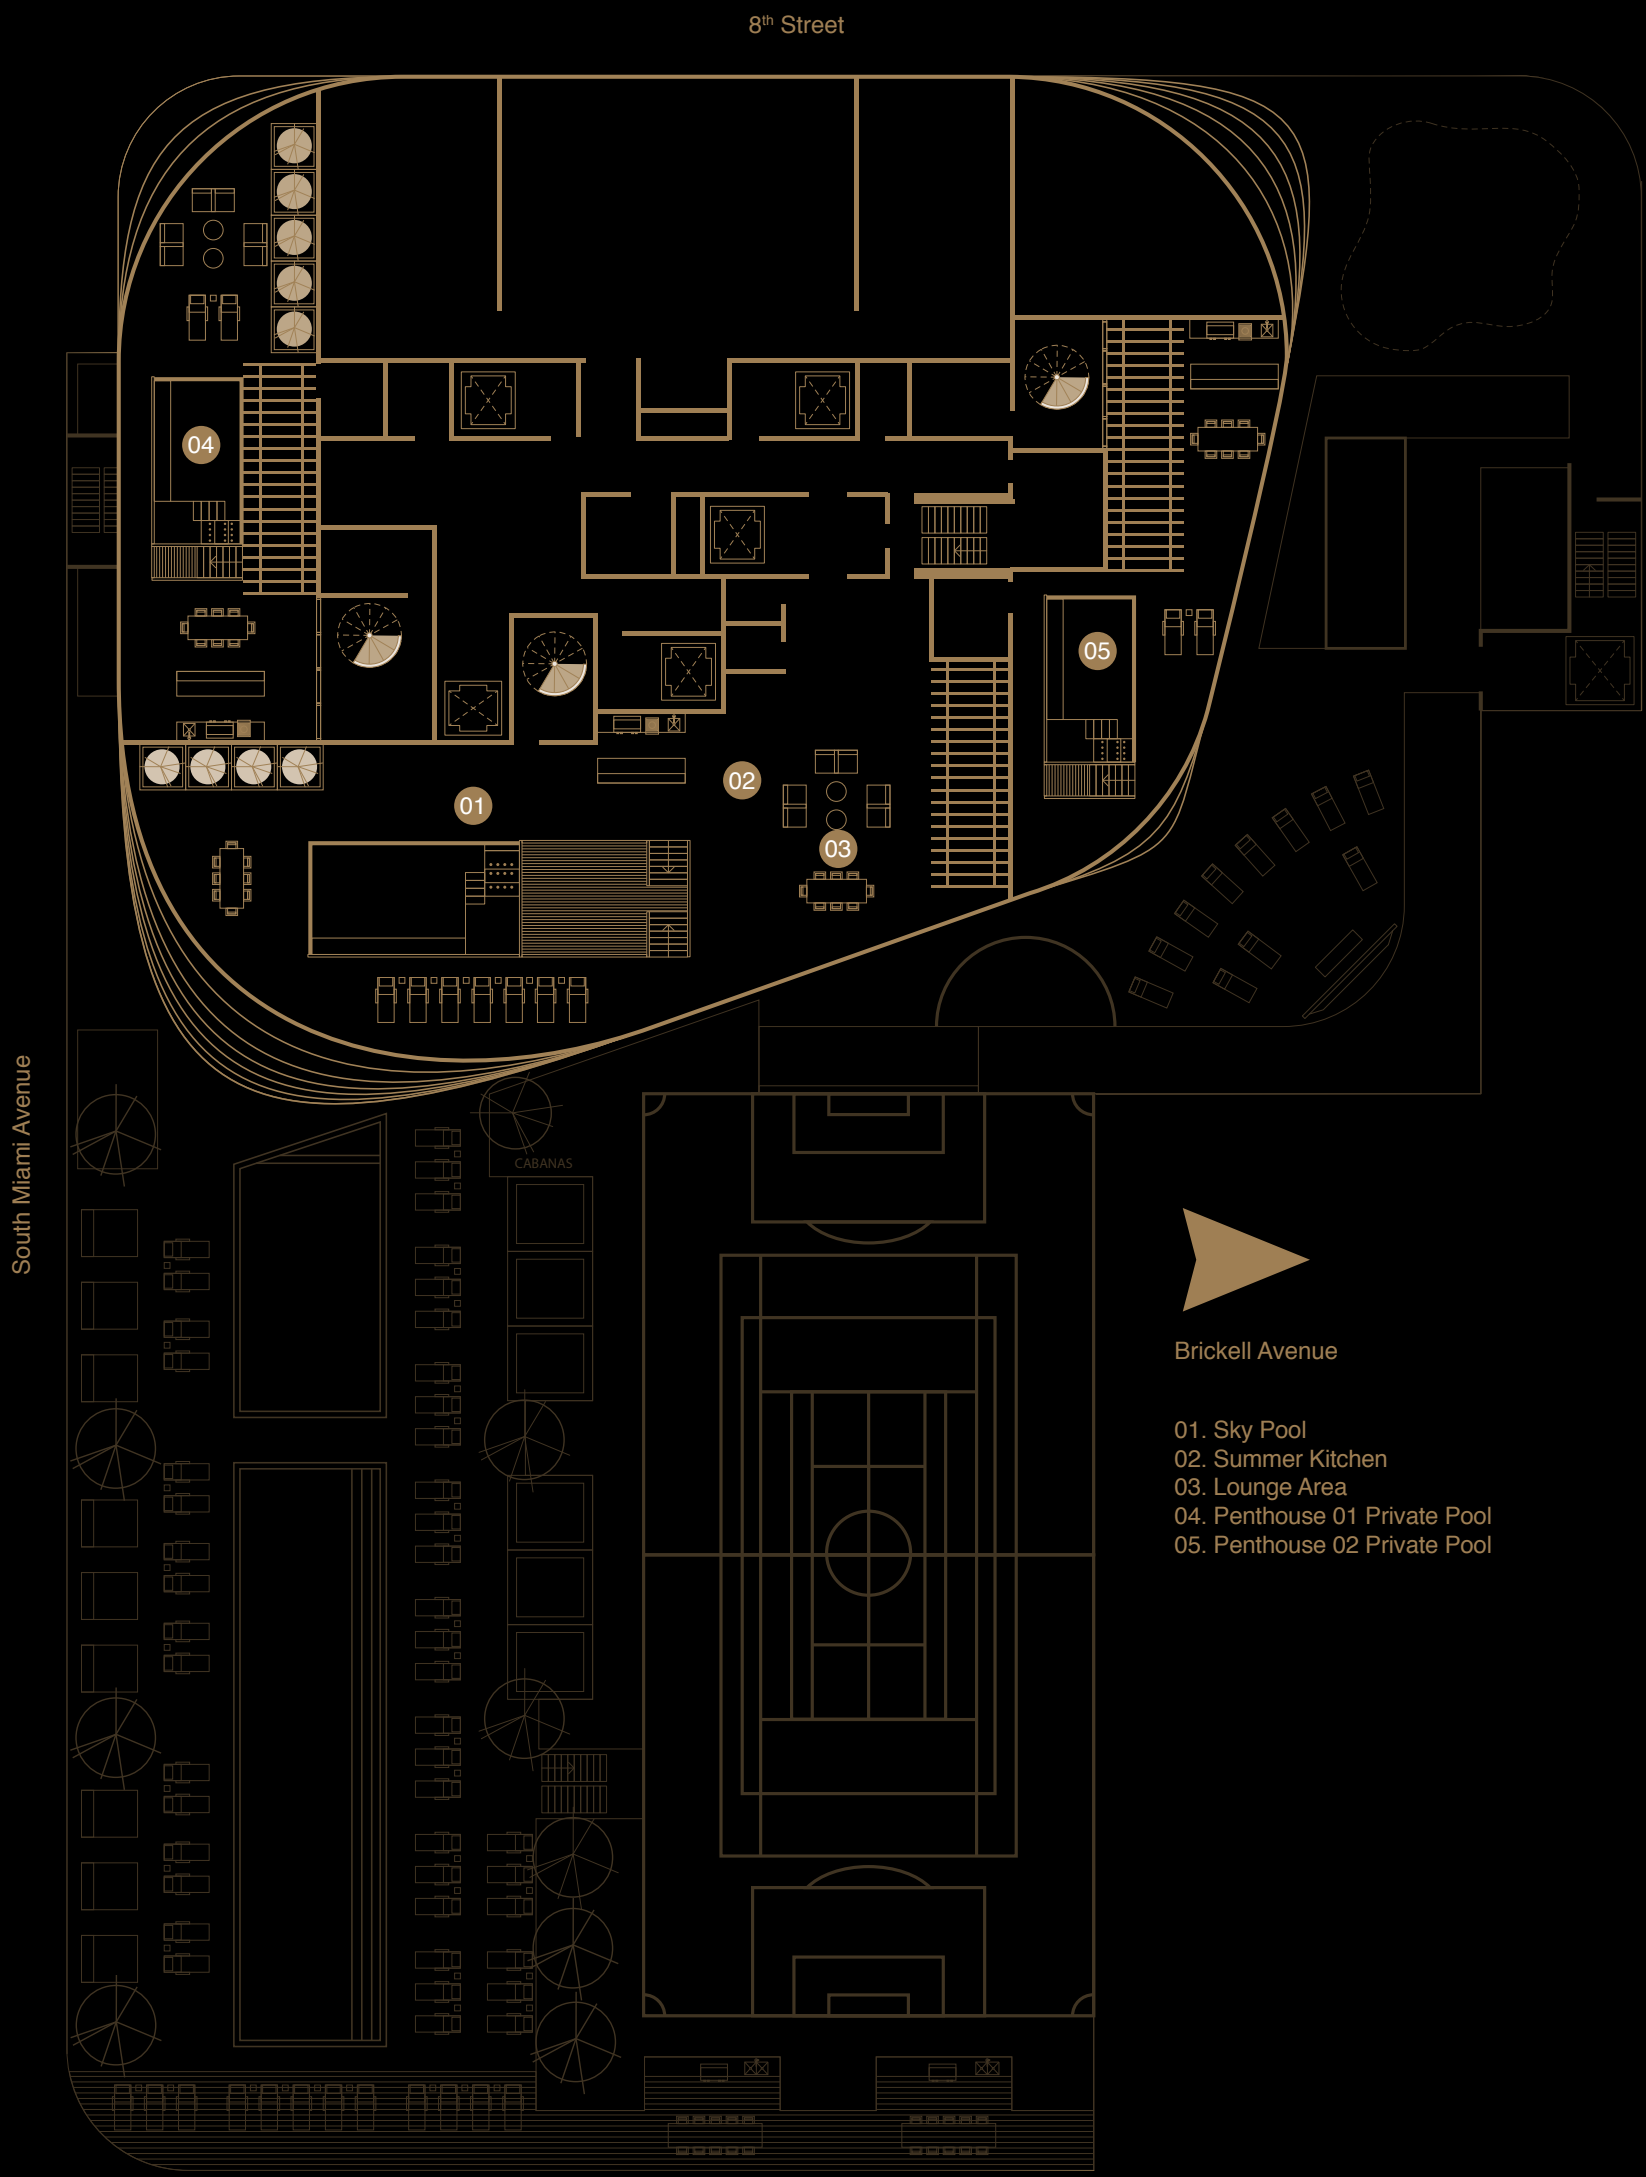

OUTDOOR SKY LUX LOUNGE

BILLIARDS ROOM

PRIVATE WINE CELLAR

SKY LIBRARY LOUNGE

star POOL*lux*

57TH FLOOR ROOFTOP PRIVATE SUNDECKS AND SPA

Residents of Penthouses enjoy exclusive access to SLS LUX's 57th floor rooftop terrace with breathtaking views of Biscayne Bay and the Miami skyline. This private outdoor lounge space has been designed with a pool, spas, and a summer kitchen with a barbecue area ideal for entertaining.