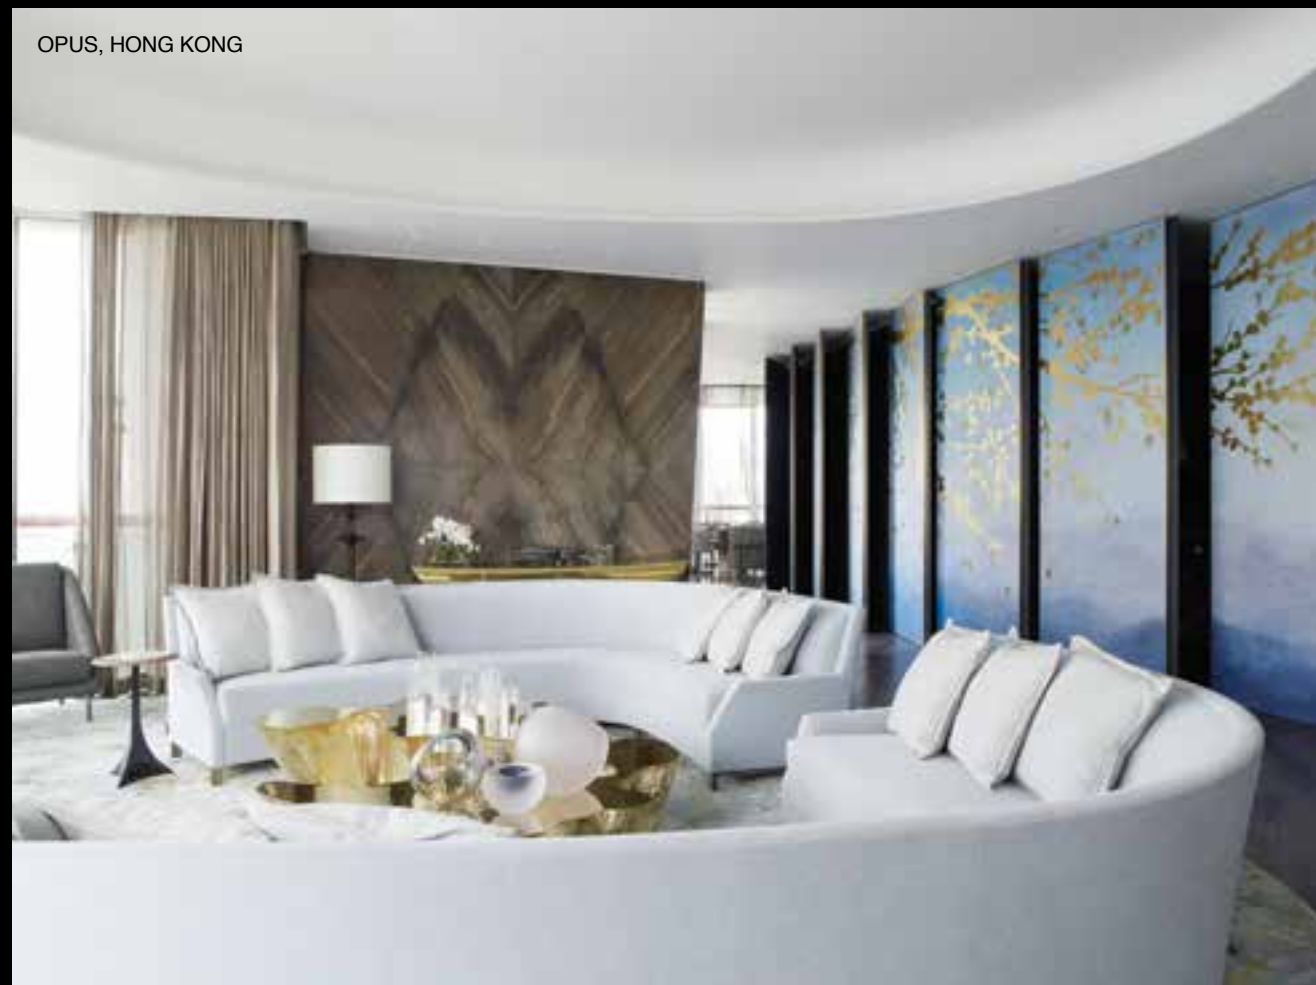

FAÇADE BY FABIAN BURGOS

Born in Buenos Aires where he currently lives and works, Fabian Burgos is a contemporary painter recognized for his use of intense color to create vibrant geometric compositions. In his work, steady horizontal lines of color are often interrupted by circular shapes or linear patterns, creating an optical effect that mimics the constant movement and energy of the city. Burgos' work for SLS LUX will present residents and passersby with a striking vision of beauty. It will also allow him to be an active participant in Miami's urban development, a practice that has interested him since completing public art projects in Buenos Aires and Montbéliard, France. Burgos began his artistic training under the great Argentine painter, Luis Felipe Noé, and continued his studies at the Fundación Antorchas, run by Guillermo Kuitca, the contemporary Argentine artist. His work has been exhibited extensively in Argentina and has been included in shows across Latin America, in the United States, and in France.

sublime
INTERIORS

ST. REGIS, BAL HARBOUR

LAS ALCOBAS, MEXICO CITY

OPUS, HONG KONG

YABU PUSHELBERG

Canadian interior design duo George Yabu and Glenn Pushelberg were named two of the "101 People You Must Meet in 2011" by *Town & Country*, "Hot Interior Design Firm" by *Condé Nast Traveler*, *Elle Decor* put them on the "A-List." Their client roster is filled with visionaries and innovators of hotel groups and luxury retail brands, including Ian Schrager, Four Seasons, St. Regis, Barneys, Tiffany's, Jean-Georges Vongerichten, and Daniel Boulud. Described by architect Robert Champagne, AIA, as "the most creative designers out there today—the ones everyone is looking to for inspiration for luxurious residential and commercial interiors," they are also James Beard Award winners for excellence in restaurant design and have been inducted into Interior Design's "Hall of Fame."